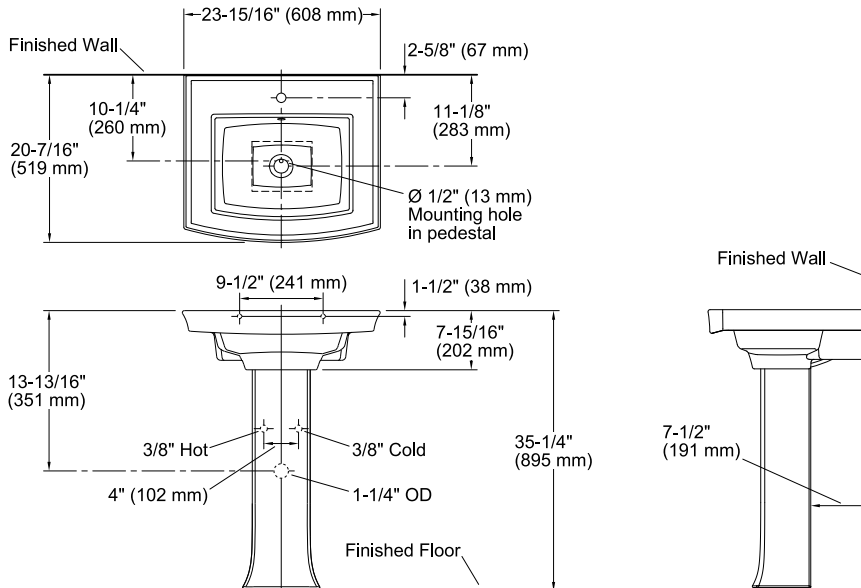

### Technical Information

All product dimensions are nominal.

Bowl configuration:	Single
Installation:	Pedestal
Bowl area (Only):	Length: 16-1/4" (413 mm) Width: 11-15/16" (303 mm) Water depth: 4" (102 mm)
Number of deck holes:	1
Faucet hole(s):	1-3/8" (35 mm)
Drain hole:	1-3/4" (44 mm)